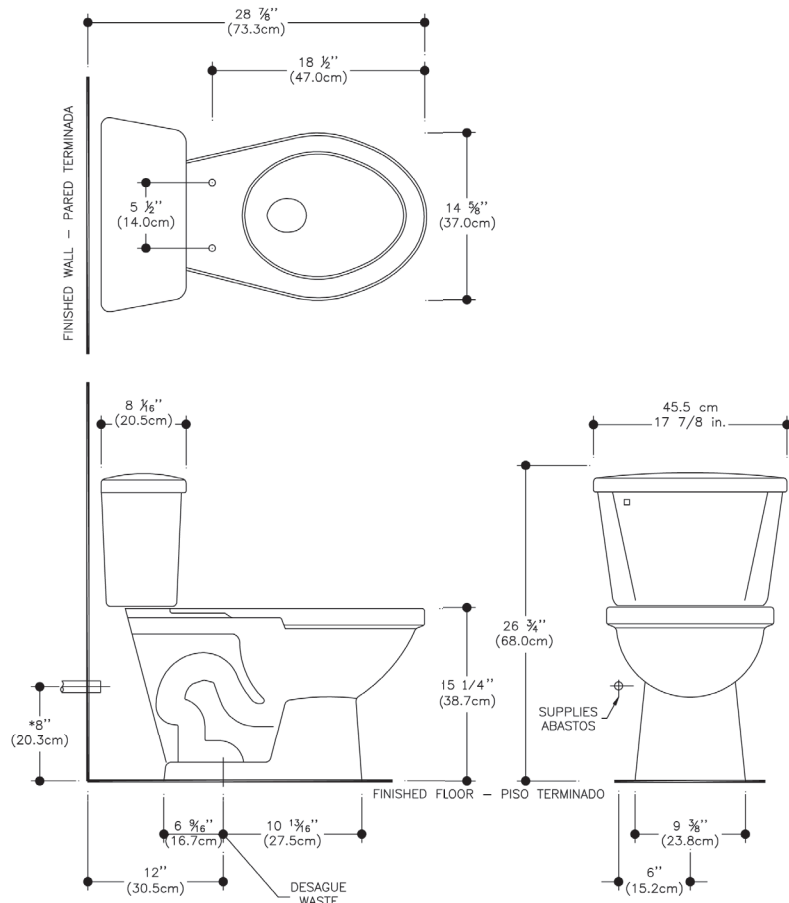

Model No.	Description	Approx. Wt.
	Elongated front, (1.6 Gpf/6.0 Lpf) two-piece toilet. 12" rough-in. Includes tank trim and front-mount, color-match plastic trip lever. Less toilet seat and supply. Specify color.	70 lbs. (32 kg)
<b>820-15</b>	Elongated front toilet bowl only. 12" rough-in. Less toilet seat. Specify color.	40 lbs. (18 kg)
<b>820-26</b>	Tank and cover only, with front-mount, color-match plastic trip lever. Less supply. Specify color.	30 lbs. (14 kg)
<b>SB1175</b>	Elongated, SmartClose™ toilet seat. Specify color.	5.5 lbs. (2 kg)
<b>SB1200</b>	Elongated, Primo™ toilet seat. Specify color.	5.5 lbs. (2 kg)

### 89-1012 Anti-Siphon Ballcock

The 89 anti-siphon ballcock affords efficient tank toilet operation at high or low water pressures. Adjustment screws allows water level adjustment without bending the float rod. Completely non-electrolytic and non-corrosive.

## TECHNICAL INFORMATION

<b>Material</b>	Vitreous China
<b>Water Pressure Range</b>	20 to 80 P.S.I
<b>Flush System</b>	TotalFlush™ Flushing Technology
<b>Water Usage</b>	1.6 Gpf / 6.0 Lpf
<b>Water Surface Area</b>	9-1/4" x 8"
<b>Trap Diameter</b>	2-1/4"
<b>Trap Seal</b>	2"
<b>Rough-in</b>	12"
<b>Shipping Dimensions</b>	Model 820-15 26-1/2" x 15-1/8" x 15-3/4" (673 mm x 384 mm x 400 mm) Model 820-26 18-3/4" x 8-1/8" x 14" (478 mm x 206 mm x 356 mm)
<b>Shipping Weight</b>	Model 820-15 - 40 lbs (18 kg) Model 820-26 - 30 lbs (14 kg)
<b>Warranty</b>	Vitreous China - Limited Lifetime; Tank Trim - Limited One Year

See our complete line of acrylic and vitreous china bathroom fixtures, plastic tank trim and plumbing products.

NOTE: Install this product according to the installation guide. Fixture dimensions are nominal and conform to tolerances in ASME Standard A112.19.2