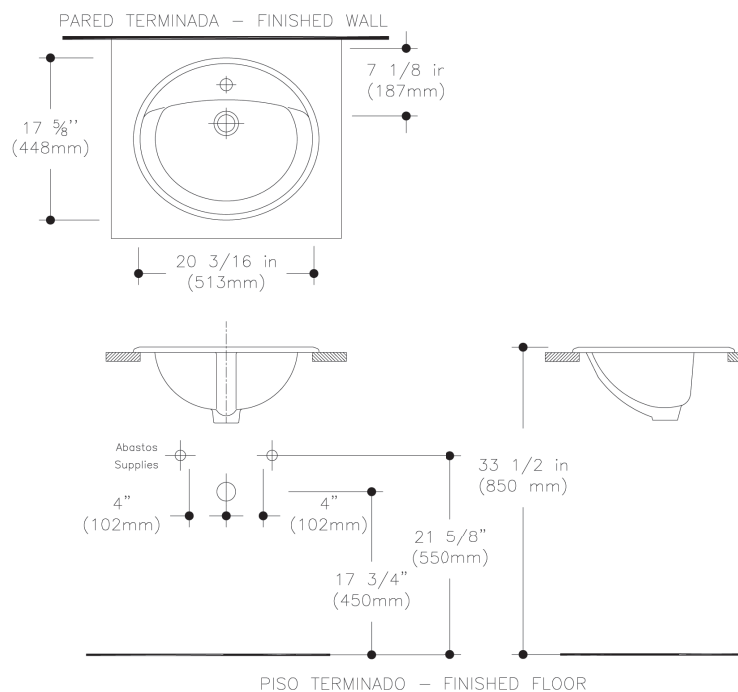

Easton I Oval

Oval, Vitreous China Self-Rimming Lavatory

FEATURES

- 20-3/16" x 17-5/8" Oval, self-rimming lavatory
- Available with 4" faucet center
- Concealed front overflow
- Available in White and Bone
- Outstanding Protection — The Mansfield® limited lifetime warranty
- Complies with ADA requirements for accessibility

(Less faucet, drain assembly and supply)

Model No.	Description	Approx. Wt.
820-94	20-3/16" x 17-5/8" Oval, self-rimming lavatory with 4" faucet center. Complete with template and installation instructions. Less faucet, drain assembly and supply. ADA compliant. Specify color.	20 lbs. (9 kg)

Easton I Oval

Oval, Vitreous China Self-Rimming Lavatory

TECHNICAL INFORMATION

Material	Vitreous China
Size	20-3/16" x 17-5/8"
Faucet Holes	4" Faucet Centers
Shipping Weight	20 lbs (9 kg)
Warranty	Limited Lifetime

See our complete line of acrylic and vitreous china bathroom fixtures, plastic tank trim and plumbing products.

NOTE: Install this product according to the installation guide. Fixture dimensions are nominal and conform to tolerances in ASME Standard A112.19.2