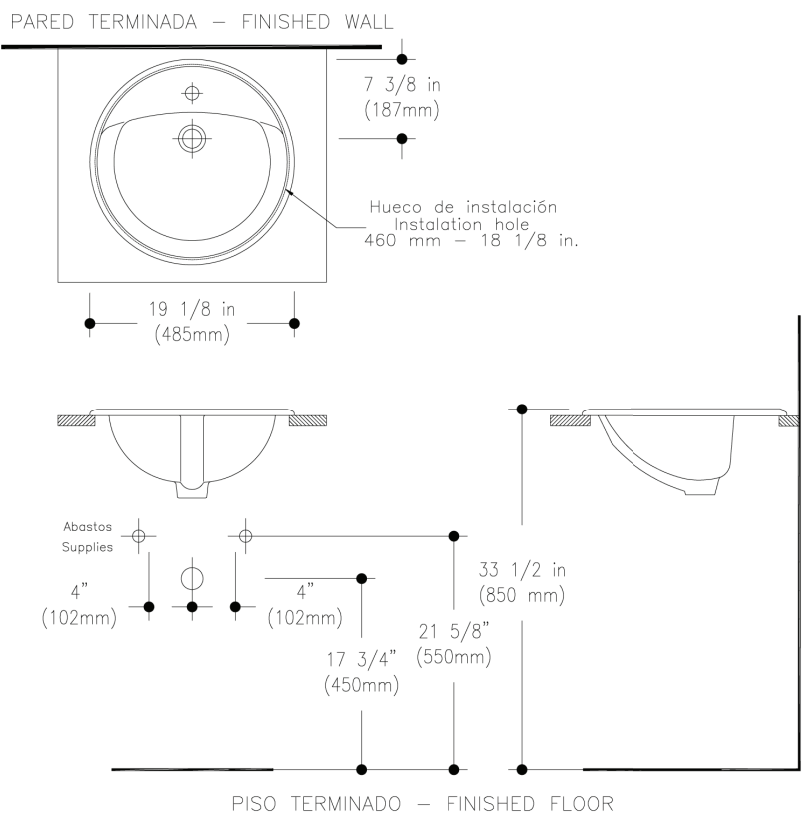

(Less faucet, drain assembly and supply)

Model No.	Description	Approx. Wt.
821-94	19-1/8" Round, self-rimming lavatory with 4" faucet center. Complete with template and installation instructions. Less faucet, drain assembly and supply. ADA compliant. Specify color.	20 lbs. (9 kg)

Easton II Round

Round, Vitreous China Self-Rimming Lavatory

TECHNICAL INFORMATION

Material	Vitreous China
Size	19-1/8"
Faucet Holes	4" Faucet Centers
Shipping Weight	20 lbs (9 kg)
Warranty	Limited Lifetime

These dimensions are nominal and are subject to change without prior notice.

Fixture performance and specifications meet or exceed, ANSI/ASME A112.19.2 standards and CAN/CSA B45.0 standards, and other state and local codes.

NOTE: Install this product according to the installation guide. Fixture dimensions are nominal and conform to tolerances in ASME Standard A112.19.2

See our complete line of acrylic and vitreous china bathroom fixtures, plastic tank trim and plumbing products.