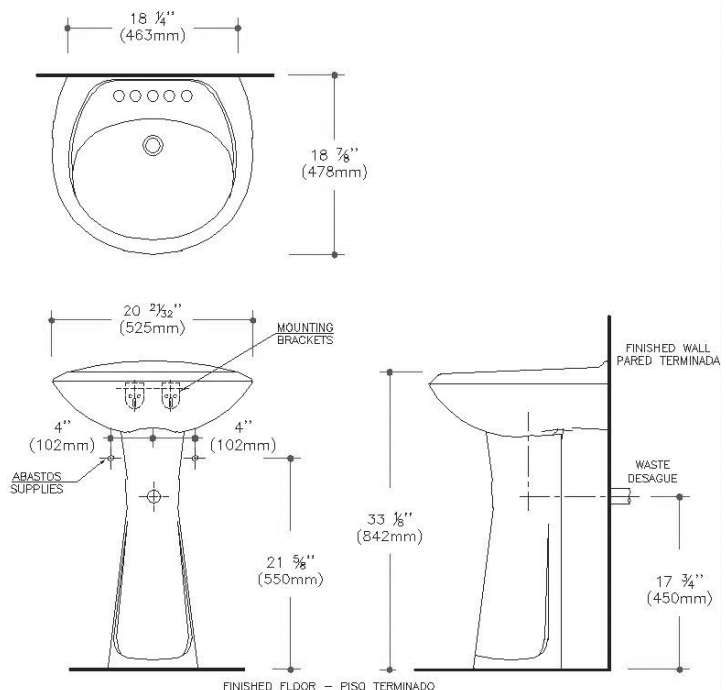

Torino

Pedestal Lavatory

FEATURES

- Modern and practical size
- Pedestal lavatory
- Rear overflow drain

Model No.	Description	Approx. Wt.
	Pedestal lavatory with rear overflow drain. Less faucet and drain assembly	52 lbs. (23 kg)
860-54	4" Faucet Center	27 lbs. (12 kg)
850-63	Pedestal	25 lbs. (11 kg)

(Less faucet, drain
assembly and supply)

Torino

Pedestal Lavatory

TECHNICAL INFORMATION

Material	Vitreous China
Size	20-21/32" x 18-7/8"
Faucet Holes	4" Faucet Centers
Shipping Weight	52 lbs (23.5 kg)
Warranty	Limited Lifetime

These dimensions are nominal and are subject to change without prior notice.

Fixture performance and specifications meet or exceed, ANSI/ASME A112.19.2 standards and CAN/CSA B45.0 standards, and other state and local codes.

See our complete line of acrylic and vitreous china bathroom fixtures, plastic tank trim and plumbing products.

NOTE: Install this product according to the installation guide. Fixture dimensions are nominal and conform to tolerances in ASME Standard A112.19.2